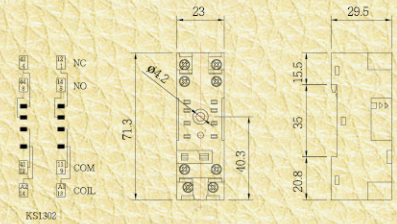

● KS-1102-503

DIMENSIONS (mm)

Description	1102	1104	1202	1204	1302
Dielectric strength	≥ 2kV				
Protection class	IP20				
Tightening torque for screw	0.5 Nm				
Max. wire size (mm ²) for solid wire	1x6 / 2x2.5		1x2.5 / 2x1.5		
Max. wire size (mm ²) for stranded wire	1x4 / 2x2.5		1x2.5 / 2x1.5		

● KS-1102

● KS-1202

● KS-1302

● KS-1104

● KS-1204

● KS-1102-324