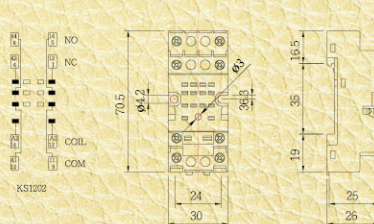

KS SERIES

SOCKET AND ACCESSORIES FOR RELAYS 繼電器座 10A 300V AC

CE RoHS

DIMENSIONS (mm)

Description	1102	1104	1202	1204	1302
Dielectric strength	≥ 2kV				
Protection class	IP20				
Tightening torque for screw	0.5 Nm				
Max. wire size (mm²) for solid wire	1x6 / 2x2.5		1x2.5 / 2x1.5		
Max. wire size (mm²) for stranded wire	1x4 / 2x2.5		1x2.5 / 2x1.5		

● KS-1202