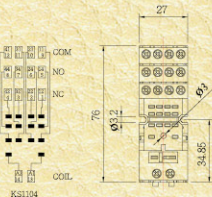

● KS-1202

● KS-1203

● KS-1204

● KS-1302

● MT-0803

● KS-1102-304

● KS-1102-323

● KS-1102-146

● KS-1102-503

DIMENSIONS (mm)

Description	1102	1104	1202	1204	1302
Dielectric strength	≥ 2kV				
Protection class	IP20				
Tightening torque for screw	0.5 Nm				
Max. wire size (mm ²) for solid wire	1x6 / 2x2.5		1x2.5 / 2x1.5		
Max. wire size (mm ²) for stranded wire	1x4 / 2x2.5		1x2.5 / 2x1.5		

● KS-1102

● KS-1202

● KS-1302

● KS-1104

● KS-1204

● KS-1102-324