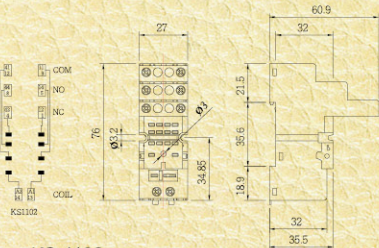

● KS-1202

● KS-1203

● KS-1204

● KS-1302

● MT-0803

● KS-1102-304

● KS-1102-323

● KS-1102-146

● KS-1102-503

DIMENSIONS (mm)

Description	1102	1104	1202	1204	1302
Dielectric strength	≥ 2kV				
Protection class	IP20				
Tightening torque for screw	0.5 Nm				
Max. wire size (mm ²) for solid wire	1x6 / 2x2.5		1x2.5 / 2x1.5		
Max. wire size (mm ²) for stranded wire	1x4 / 2x2.5		1x2.5 / 2x1.5		